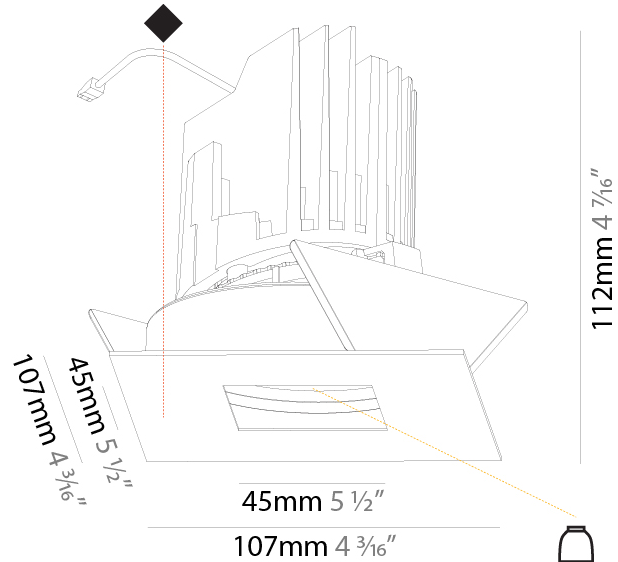

GENERAL

Series: Bioniq
 Subseries: Bioniq Square Pinhole
 Brand: Prolicht
 Division: Architectural
 Mounting Type: Recessed
 Mounting Location: Ceiling
 Subcategory: Downlight

PHYSICAL

Shape: Square
 Length (mm): 107
 Length (in): 4 ³/₁₆"
 Width (mm): 107
 Width (in): 4 ³/₁₆"
 Depth (mm): 112
 Depth (in): 4 ⁷/₁₆"
 Ceiling Thickness (mm): 10 / 12.5 / 15
 Ceiling Thickness (in): 3/8 or 1/2 or 9/16
 Min. Recessing Depth (mm): 130
 Min. Recessing Depth (in): 5 ¹/₈"
 Light Distribution: Adjustable / Downlight
 Weight (kg): 0.479
 Weight (lbs): 1.06
 Fixture Finish: SSR / BKV / CWI / CRY / HAB / UFT / ITA / RUA / FTG / MYG / LOD / PUS / FRO / FUP / KIA / POP / BLS / SPG / MEY / GOH / GUM / CHC / COM / ABZ / JAG / OBR / MOS / ROR
 Fixture Material: Aluminum Die Cast
 Cut-out Measurements: 98mm / 3 7/8"

OPTICAL

Reflector°: 20 / 40 / 60
 Adjustability: Rotational 355°; Tilt 30°

RATINGS AND CERTIFICATIONS

Certified By: Certified for North American Standards
 IP rating: IP20

BIONIQ SQUARE PINHOLE RECESSED

A35377-